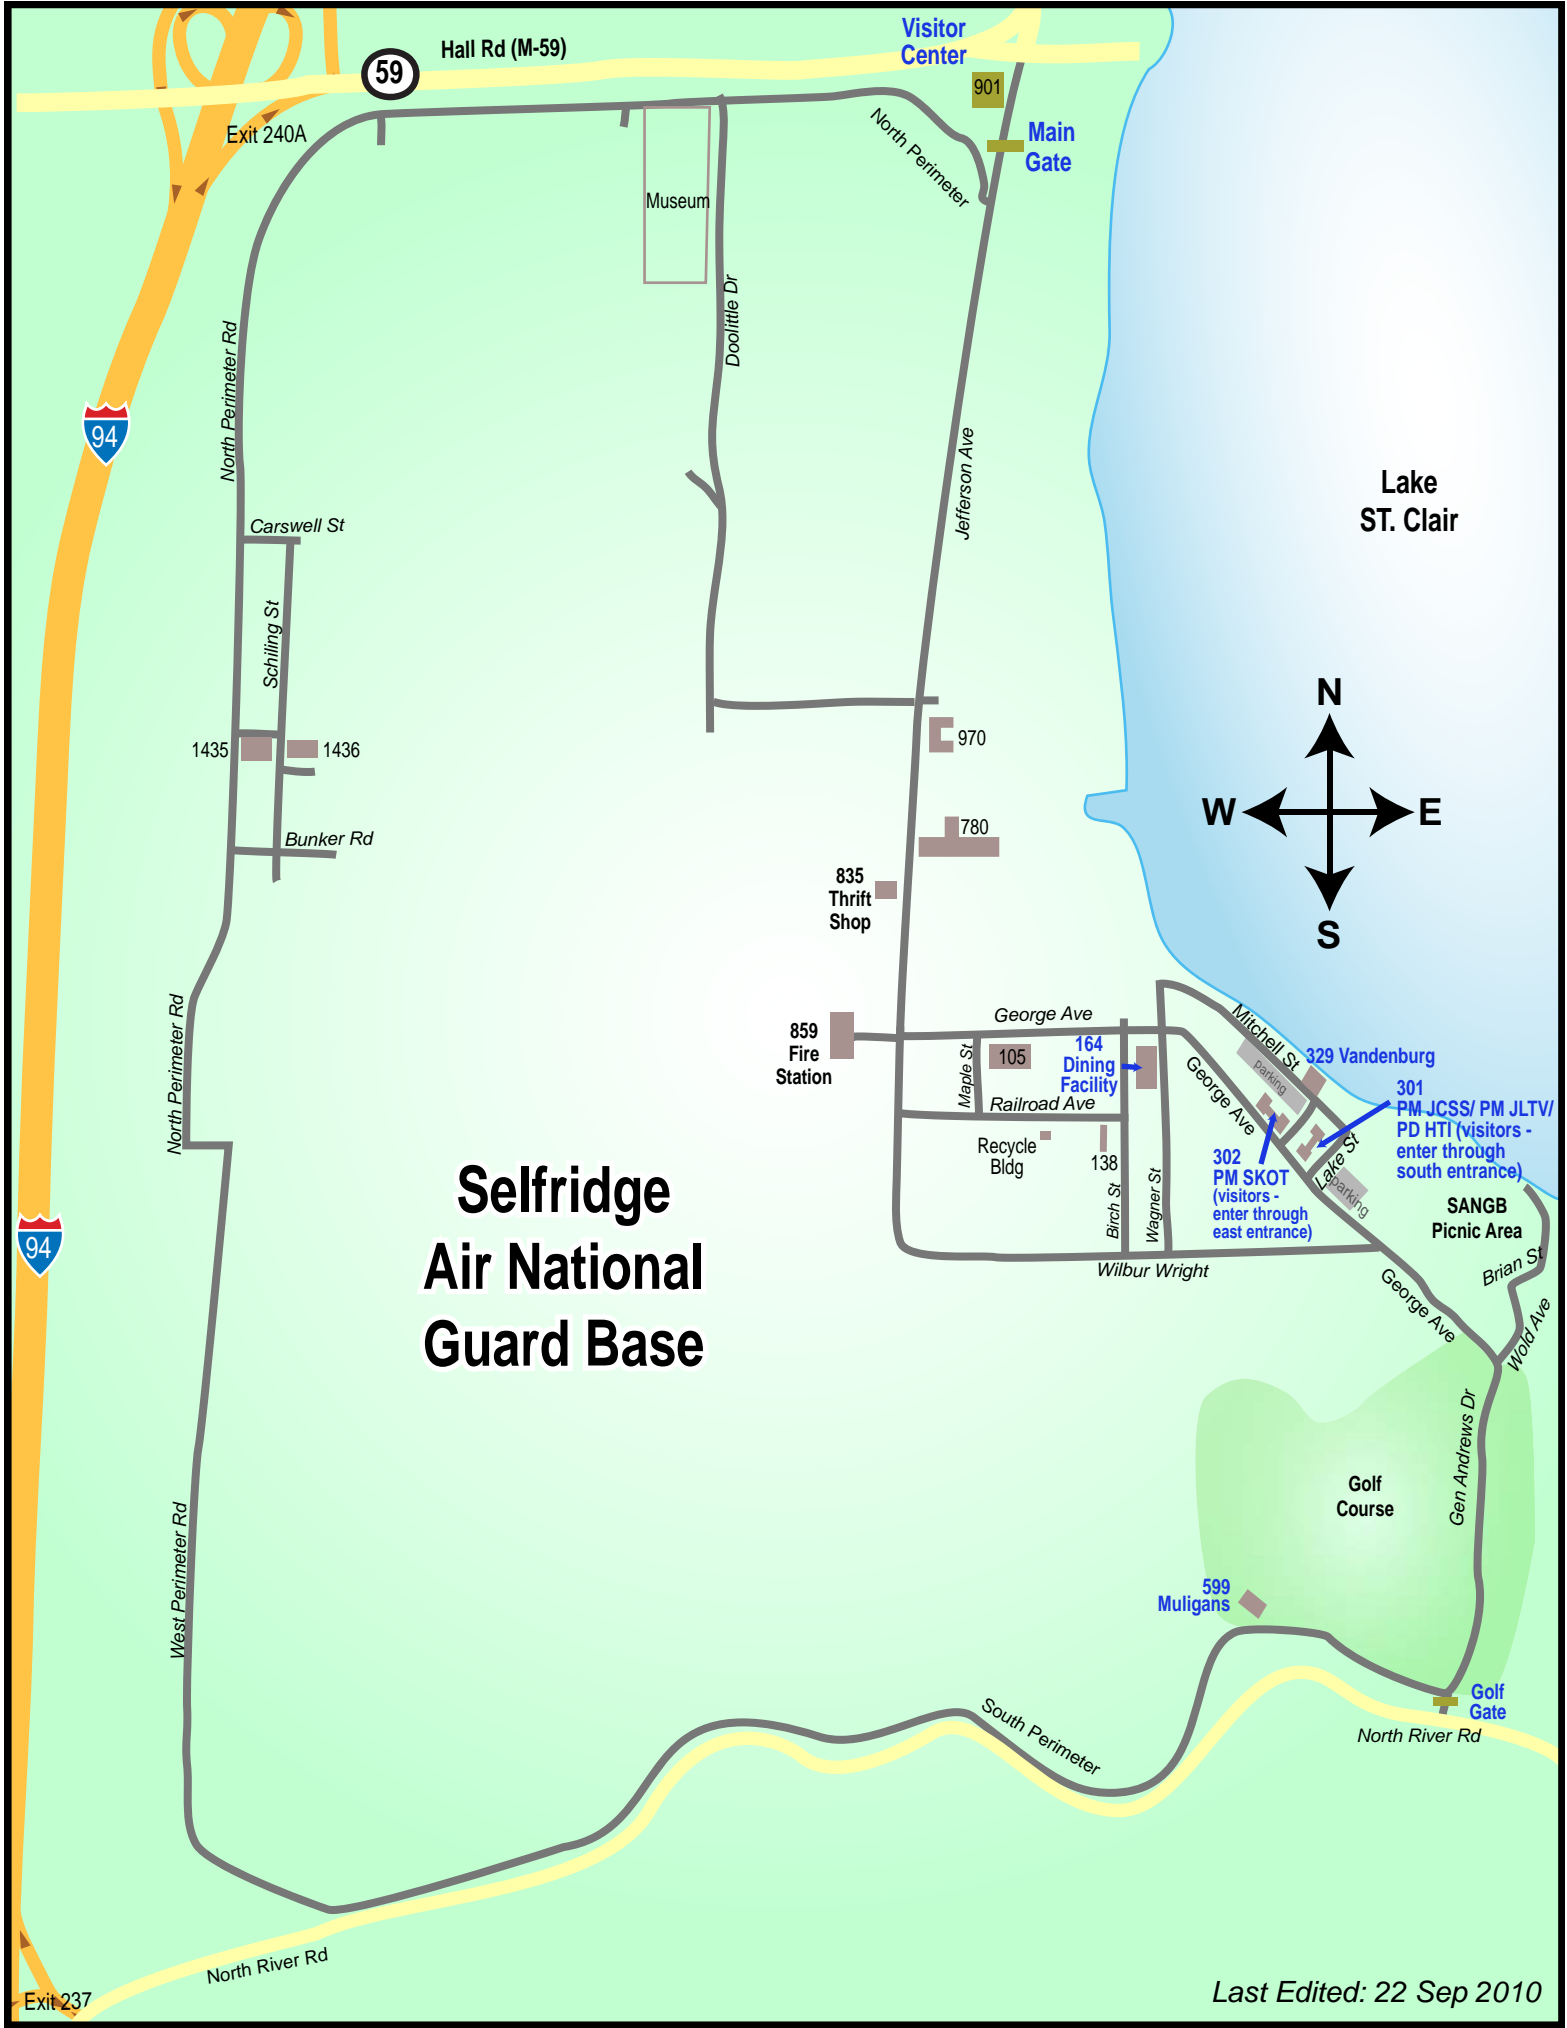

Selfridge Air National Guard Base

Hall Rd (M-59)

59

Visitor Center

Main Gate

Museum

Lake ST. Clair